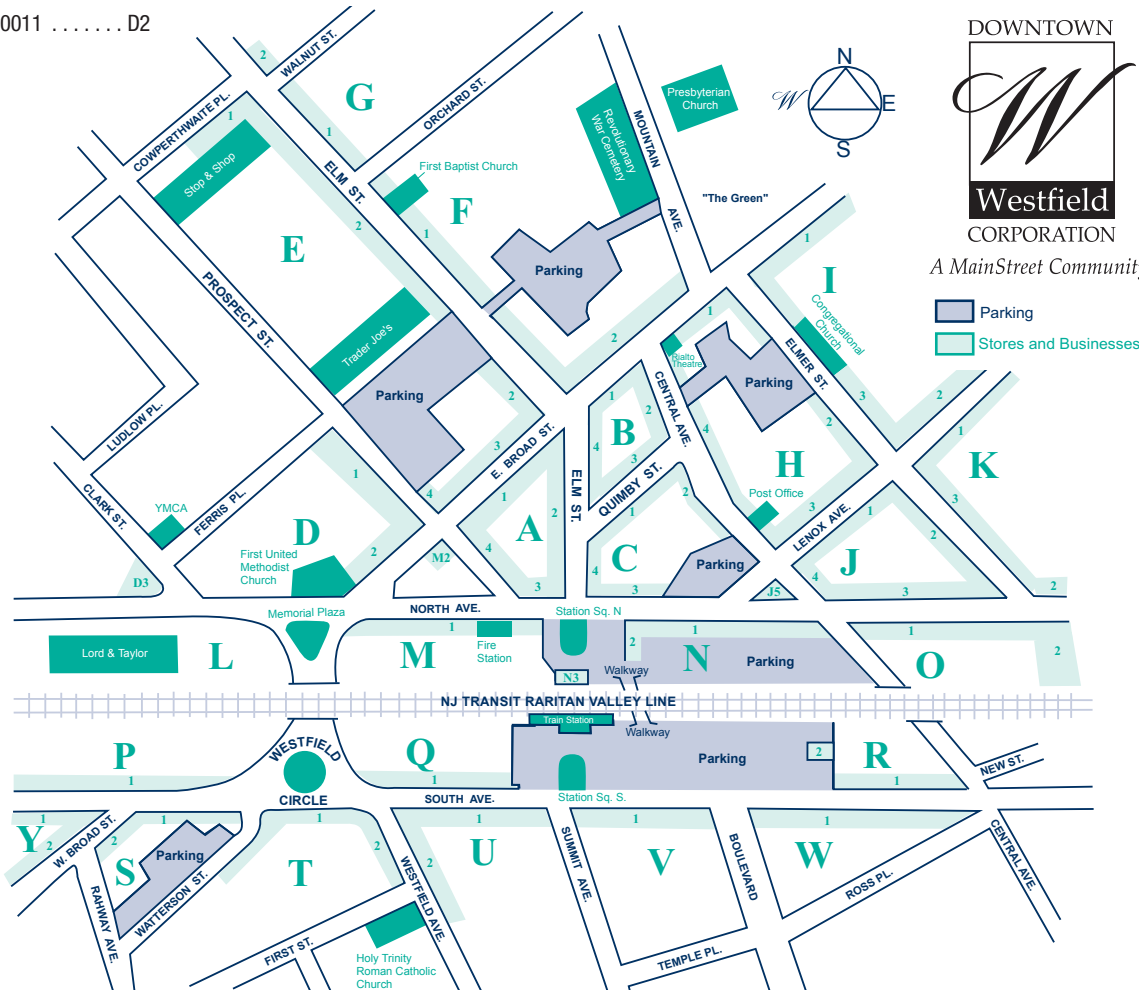

DINE DOWNTOWN WESTFIELD

AMERICAN

- Cheeburger Cheeburger**
251 North Avenue W., 389-1100N2
- Clyne & Murphy Catering**
439 South Avenue W., 233-9733U2
- Isabella's American Bistro**
39 Elm Street, 233-8830A2
- Jeffrey's of Westfield**
114 Central Avenue, 232-4517B2
- Jolly Trolley Restaurant**
411 North Avenue W., 232-1207M1
- Panera Bread**
143 E. Broad Street, 626-0200E3
- Sweet Waters Steak House**
43 Elm Street, 317-2599A2
- Vicki's Diner**
110 E. Broad Street, 233-6887A1
- Westfield Diner**
309 North Avenue E., 233-5200K2
- Wild Noodles**
102 E. Broad Street, 233-3337A1
- WindMill**
256 E. Broad Street, 233-2001H1
- ASIAN**
- Hon Bang Sushi**
515 South Avenue W., 232-1188T1
- Hunan Wok III**
25 E. Broad Street, 232-0011D2

- Ferraro's Pizzeria**
14 Elm Street, 232-1101C4
- Ferraro's Restaurant**
8 Elm Street, 232-1105C4
- Northside Trattoria**
16 Prospect Street, 232-7320A4
- Theresa's**
47 Elm Street, 233-9133A2
- MEXICAN**
- Qdoba Mexican Grill**
70 Elm Street, 301-0050B4
- Taxco Grill**
615 So. Avenue W., 789-8355Y1
- Tinga Taqueria**
110 Central Avenue, 301-0100B2
- SEAFOOD**
- Blue Wave**
235 North Ave. W., 233-0052N1
- Westfield Seafood**
220 South Avenue W., 233-3042R2
- SOUTHWESTERN**
- Mojave Grille**
35 Elm St., 233-7772A2
- THAI**
- Splash of Thai**
321 South Avenue W, 232-0402V1